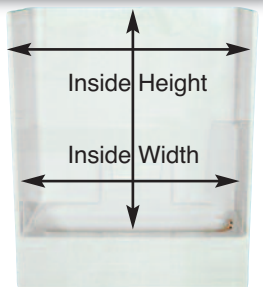

In-Stock Tub Doors

Fits 54-58" x 55" Height

sale prices

- #93642 Silver Obscure Glass **\$169**
- #93643 Brushed Nickel Clear Glass **\$269**
- #93644 Brushed Nickel Rain Glass **\$359**
- #80430 Brushed Nickel Lake Mist **\$369**

We Have Many Other Sizes and Styles in Stock!

Our staff can help you choose and measure the shower door that will fit your needs.

Take these easy measurements and let us help you get the door that is right for you."